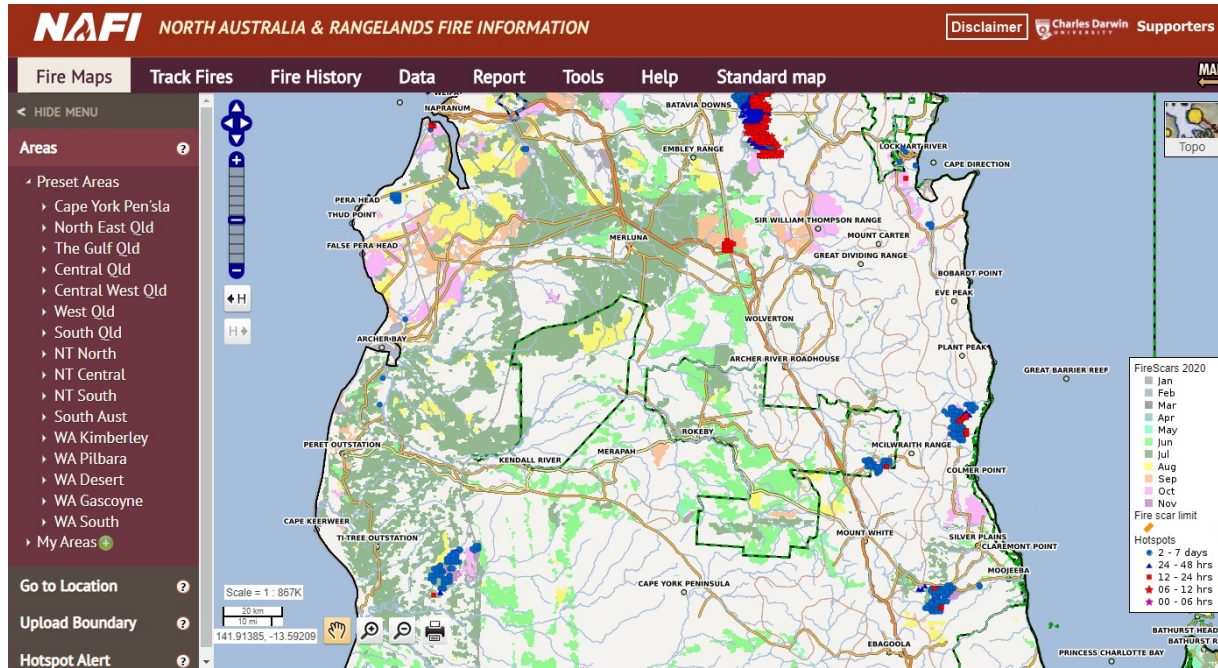

NAFI update

- Dr Peter Jacklyn, Darwin Centre for Bushfire Research

NAFI update

NAFI update

NAFI update -funding

NAFI update – mobile app

NAFI update – QGIS plug-in

NAFI update – leveraging the fire history