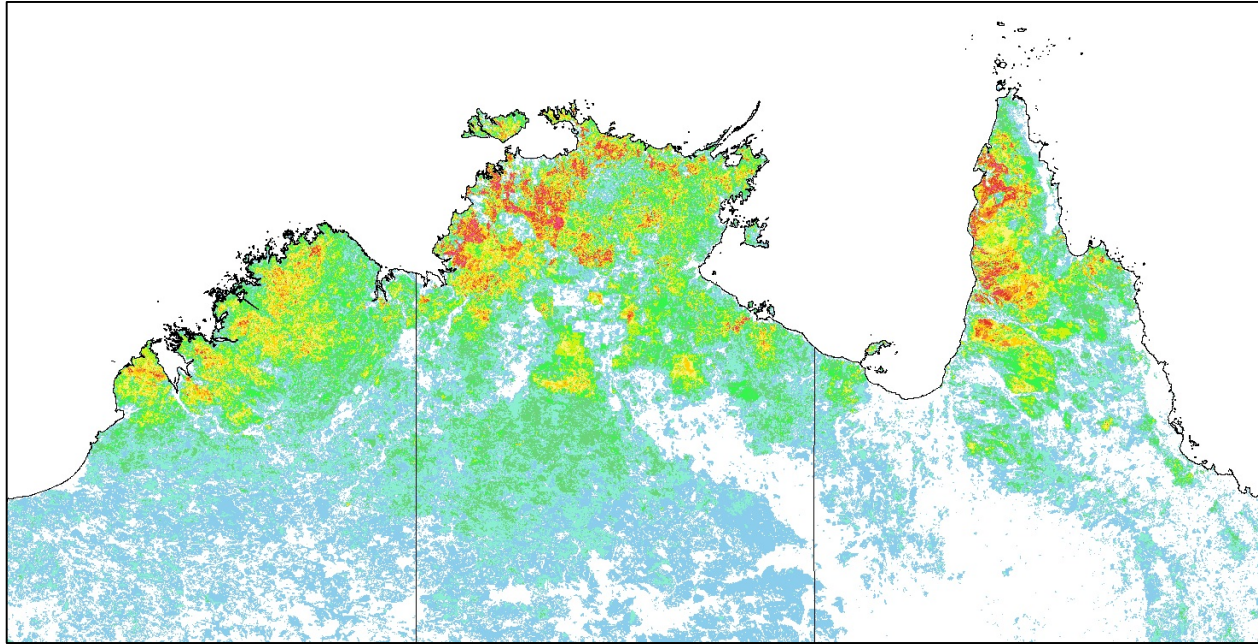

NAFI update

- Dr Peter Jacklyn, Darwin Centre for Bushfire Research

NAFI update

NAFI update

NAFI update -funding

NAFI update – mobile app

NAFI update – QGIS plug-in

NAFI update – leveraging the fire history