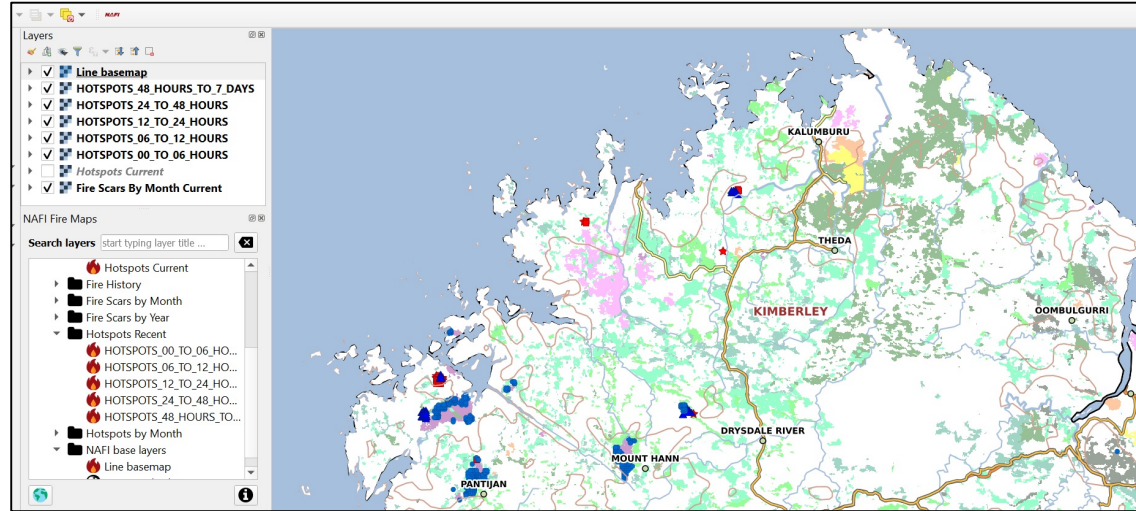

NAFI update

- Dr Peter Jacklyn, Darwin Centre for Bushfire Research

NAFI update

NAFI update

NAFI update -funding

NAFI update – mobile app

NAFI update – QGIS plug-in

NAFI update – leveraging the fire history