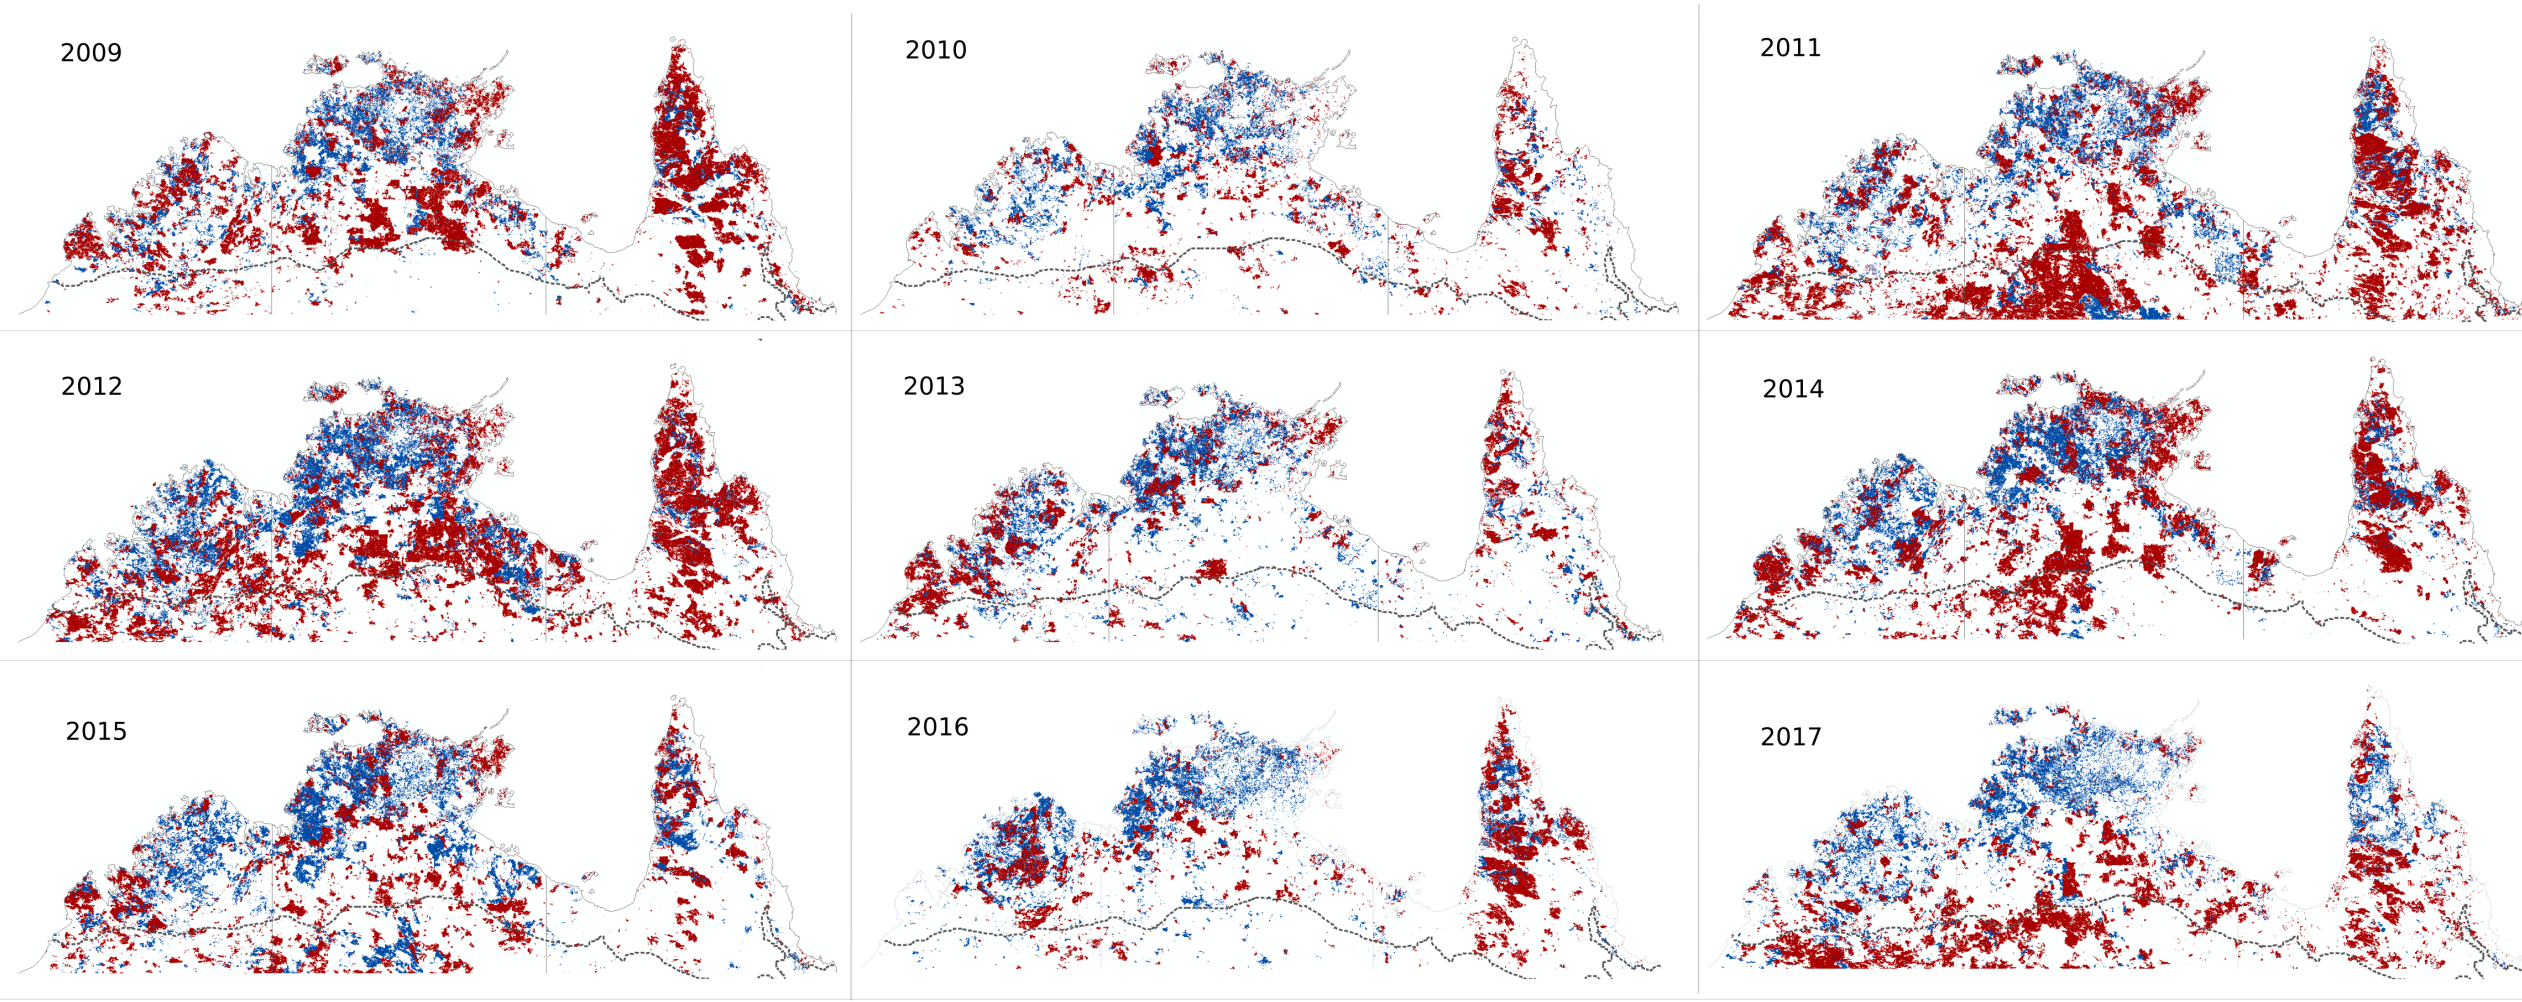

# North Australia Fire Information - Fire history 2009 -2017

■ Early Dry Season ■ Late Dry Season - - - - - 600mm Isohyet

Early dry season includes all fires up until July 31st. Late dry season includes all fires after July 31.